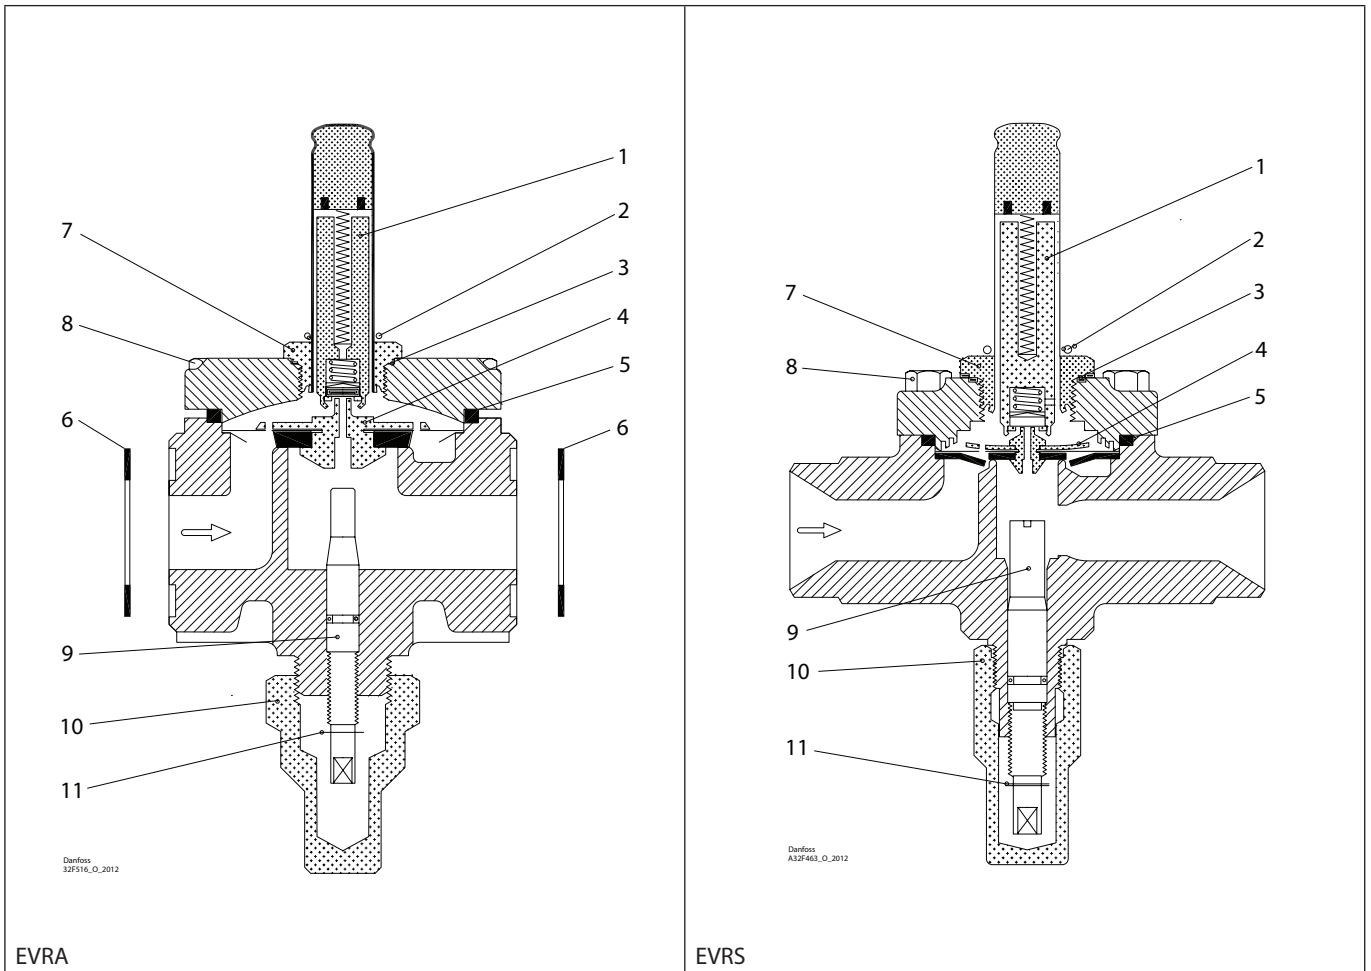

Installation guide – Spare parts and accessories

Overhaul kit | Code number 032F2339
EVRA and EVRS, size 20

<p>1 For AC / DC</p> <p>Total no. = 1</p>	<p>2</p> <p>Total no. = 1</p>	<p>3 = Alu.</p> <p>Total no. = 1</p>	<p>4</p> <p>Total no. = 1</p>	<p>5 = Rubber</p> <p>Total no. = 1</p>	<p>6 = Fibre</p> <p>Total no. = 2</p>
<p>7</p> <p>Total no. = 1</p>	<p>8</p> <p>Total no. = 4</p>	<p>9</p> <p>Total no. = 1</p>	<p>10</p> <p>Total no. = 1</p>	<p>11</p> <p>Total no. = 1</p>	