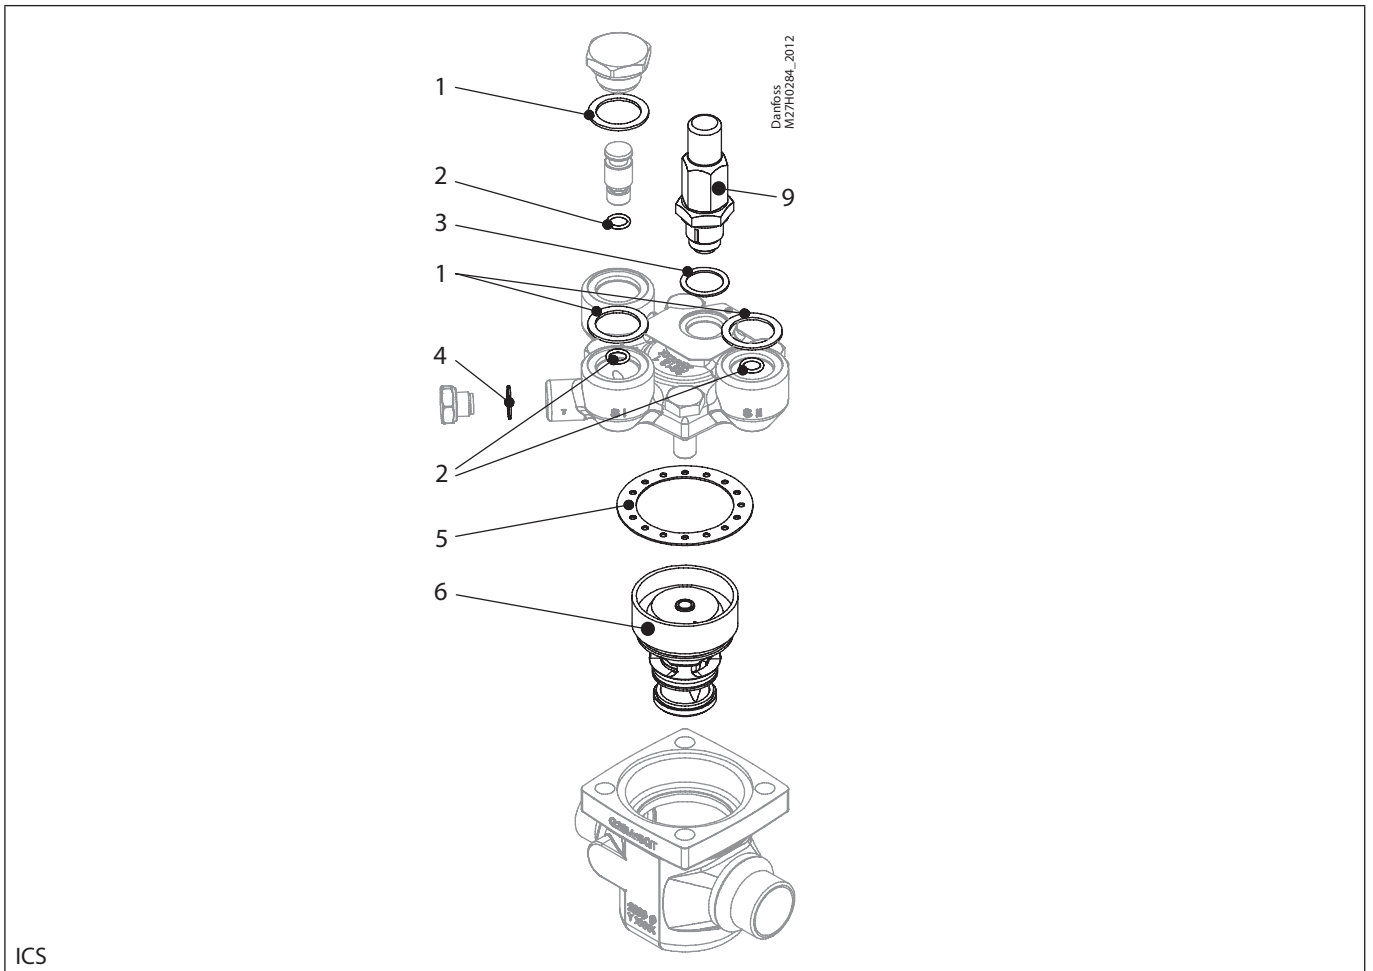

Installation guide – Spare parts and accessories

Overhaul kit | Code number 027H3018
ICS, size 32

ICS

<p>1</p> <p> = Fibre</p> <p>Total no. = 3</p>	<p>2</p> <p></p> <p>Total no. = 3</p>	<p>3</p> <p> = Alu.</p> <p>Total no. = 1</p>	<p>4</p> <p> = Alu.</p> <p>Total no. = 1</p>	<p>5</p> <p> = Fibre</p> <p>Total no. = 1</p>
<p>6</p> <p>Total no. = 1</p>	<p>9</p> <p>Total no. = 1</p>			