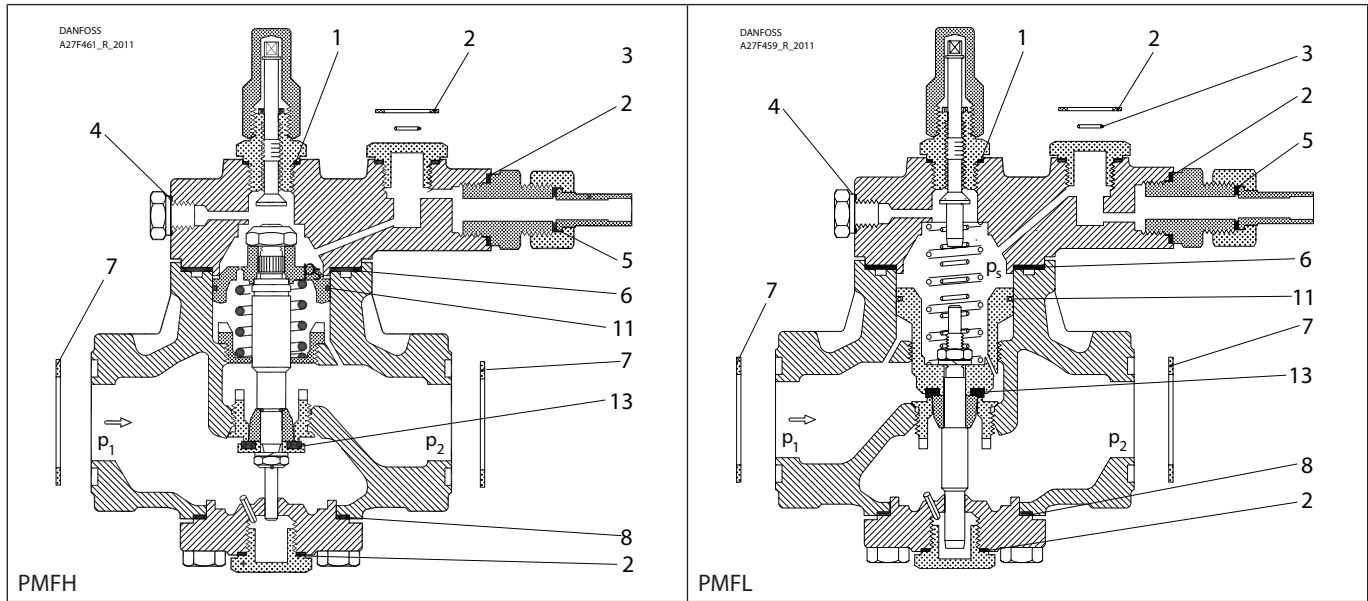

Installation guide – Spare parts and accessories

Repair kit | Code number 027F3152

PM, PML/X, MRV, size 32 | MEV, PMFH/L, size 125

1 <p>Alu.</p> <p>Ø26 mm Ø1.02"</p> <p>Total no. = 1</p>	2 <p>Fibre</p> <p>Ø33 mm Ø1.28"</p> <p>Total no. = 4</p>	3 <p>Alu.</p> <p>Ø9 mm Ø0.36"</p> <p>Total no. = 3</p>	4 <p>Alu.</p> <p>Ø18 mm Ø0.70"</p> <p>Total no. = 1</p>	5 <p>Alu.</p> <p>Ø14 mm Ø0.55"</p> <p>Total no. = 1</p>	6 <p>Fibre</p> <p>Ø85 mm Ø3.35"</p> <p>Total no. = 1</p>
7 <p>Fibre</p> <p>Ø58 mm Ø2.28"</p> <p>Total no. = 2</p>	8 <p>Fibre</p> <p>Ø70 mm Ø2.76"</p> <p>Total no. = 1</p>	9 <p>Alu.</p> <p>Ø32 mm Ø1.26"</p> <p>Total no. = 1</p>	10 <p>Alu.</p> <p>Ø22 mm Ø0.87"</p> <p>Total no. = 1</p>	11 <p>Alu.</p> <p>Ø60 mm Ø2.36"</p> <p>Total no. = 1</p>	12 <p>Fibre</p> <p>Ø35 mm Ø1.28"</p> <p>Ø39 mm Ø1.53"</p> <p>Total no. = 1</p>
13 <p>Alu.</p> <p>Ø21 mm Ø0.83"</p> <p>Ø28 mm Ø1.1"</p> <p>Total no. = 1</p>	14 <p>Alu.</p> <p>Ø42 mm Ø1.67"</p> <p>Ø50 mm Ø1.96"</p> <p>Total no. = 1</p>				