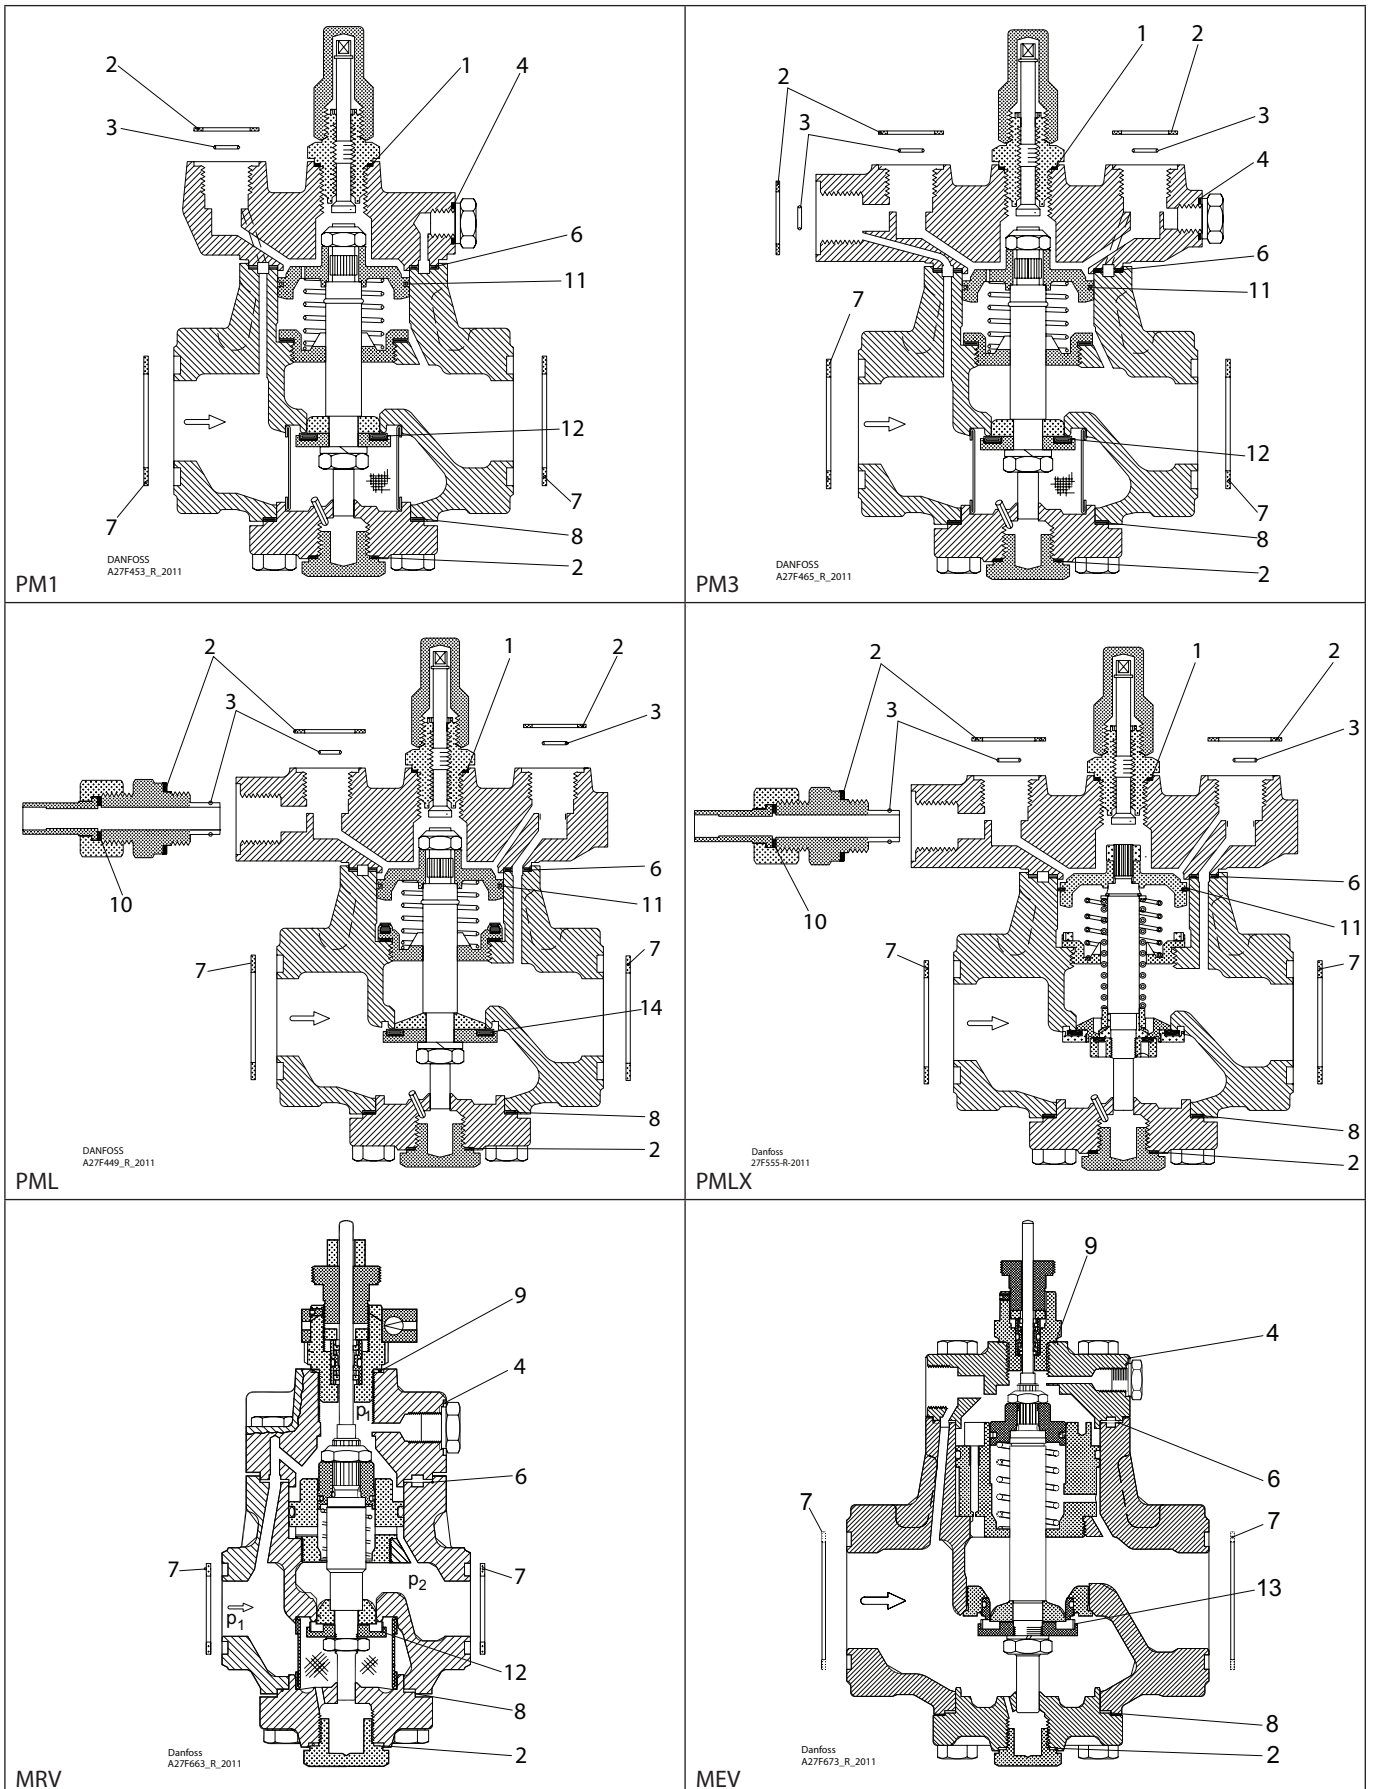

Installation guide – Spare parts and accessories

Repair kit | Code number 027F3152

PM, PML/X, MRV, size 32 | MEV, PMFH/L, size 125

1 <p>Alu.</p> <p>Ø26 mm Ø1.02"</p> <p>Total no. = 1</p>	2 <p>Fibre</p> <p>Ø33 mm Ø1.28"</p> <p>Total no. = 4</p>	3 <p>Alu.</p> <p>Ø9 mm Ø0.36"</p> <p>Total no. = 3</p>	4 <p>Alu.</p> <p>Ø18 mm Ø0.70"</p> <p>Total no. = 1</p>	5 <p>Alu.</p> <p>Ø14 mm Ø0.55"</p> <p>Total no. = 1</p>	6 <p>Fibre</p> <p>Ø85 mm Ø3.35"</p> <p>Total no. = 1</p>
7 <p>Fibre</p> <p>Ø58 mm Ø2.28"</p> <p>Total no. = 2</p>	8 <p>Fibre</p> <p>Ø70 mm Ø2.76"</p> <p>Total no. = 1</p>	9 <p>Alu.</p> <p>Ø32 mm Ø1.26"</p> <p>Total no. = 1</p>	10 <p>Alu.</p> <p>Ø22 mm Ø0.87"</p> <p>Total no. = 1</p>	11 <p>Alu.</p> <p>Ø60 mm Ø2.36"</p> <p>Total no. = 1</p>	12 <p>Fibre</p> <p>Ø35 mm Ø1.28"</p> <p>Ø39 mm Ø1.53"</p> <p>Total no. = 1</p>
13 <p>Alu.</p> <p>Ø21 mm Ø0.83"</p> <p>Ø28 mm Ø1.1"</p> <p>Total no. = 1</p>	14 <p>Alu.</p> <p>Ø42 mm Ø1.67"</p> <p>Ø50 mm Ø1.96"</p> <p>Total no. = 1</p>				