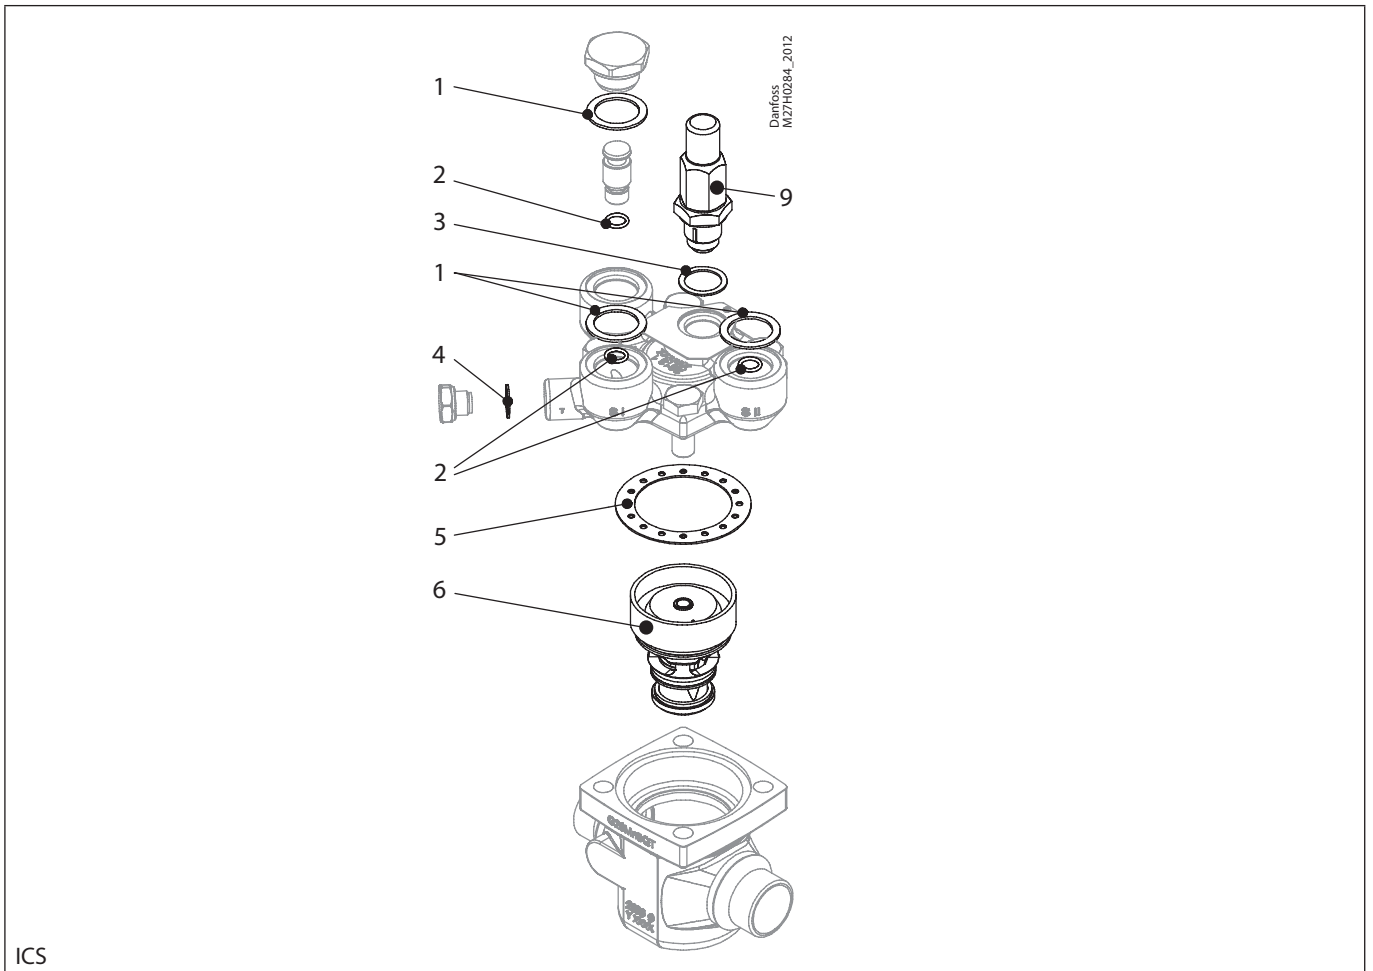

Installation guide – Spare parts and accessories

Overhaul kit | Code number 027H6028
ICS, size 80

ICS

<p>1</p> <p> = Fibre</p> <p>Total no. = 3</p>	<p>2</p> <p></p> <p>Total no. = 3</p>	<p>3</p> <p> = Alu.</p> <p>Total no. = 1</p>	<p>4</p> <p> = Alu.</p> <p>Total no. = 1</p>	<p>5</p> <p> = Fibre</p> <p>Total no. = 1</p>
<p>6</p> <p>Total no. = 1</p>	<p>9</p> <p>Total no. = 1</p>			