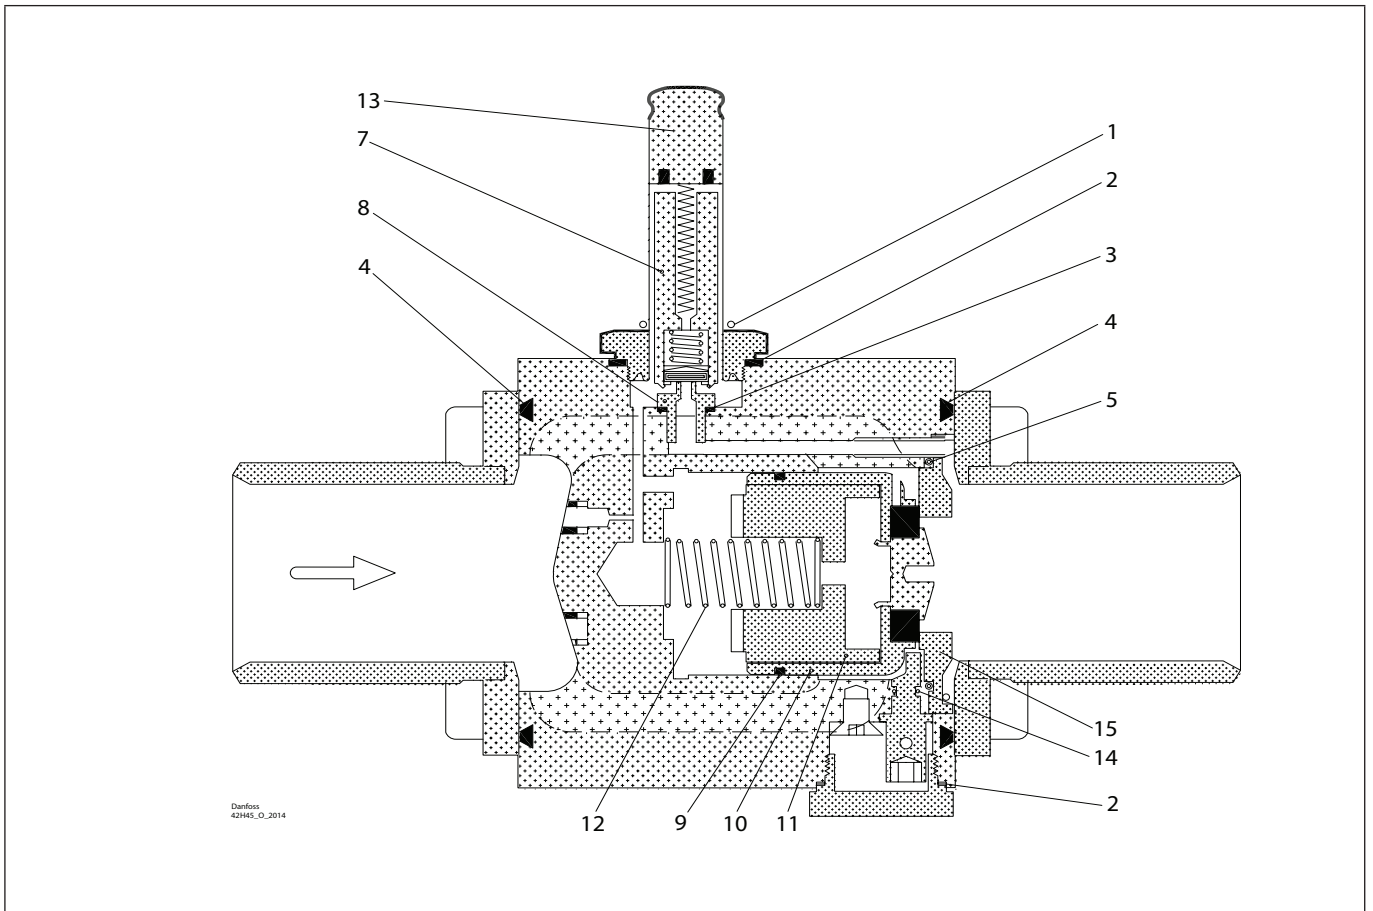

Installation guide – Spare parts and accessories

Overhaul kit | Code number 032F2341
EVRA, size 32

<p>1</p> <p>Ø14 mm Ø0.56"</p> <p>Total no. = 1</p>	<p>2</p> <p>Ø27 mm Ø1.04"</p> <p>Total no. = 2</p>	<p>3</p> <p>Ø10 mm Ø0.40"</p> <p>Total no. = 1</p>	<p>4</p> <p>Ø66 mm Ø2.61"</p> <p>Total no. = 2</p>	<p>5</p> <p>Ø42 mm Ø1.66"</p> <p>Total no. = 1</p>
<p>7</p> <p>42.5 mm 1.67"</p> <p>Total no. = 1</p>	<p>8</p> <p>Ø3.3 mm Ø0.13"</p> <p>Total no. = 1</p>	<p>9</p> <p>Ø44 mm Ø1.73"</p> <p>Total no. = 1</p>	<p>10</p> <p>Total no. = 1</p>	<p>11</p> <p>Ø38 mm Ø1.48"</p> <p>Total no. = 1</p>
<p>12</p> <p>Ø17 mm Ø0.67"</p> <p>Total no. = 1</p>	<p>13</p> <p>51 mm 2.01"</p> <p>Total no. = 1</p>	<p>14</p> <p>Ø4 mm Ø0.2"</p> <p>Total no. = 1</p>	<p>15</p> <p>Total no. = 1</p>	