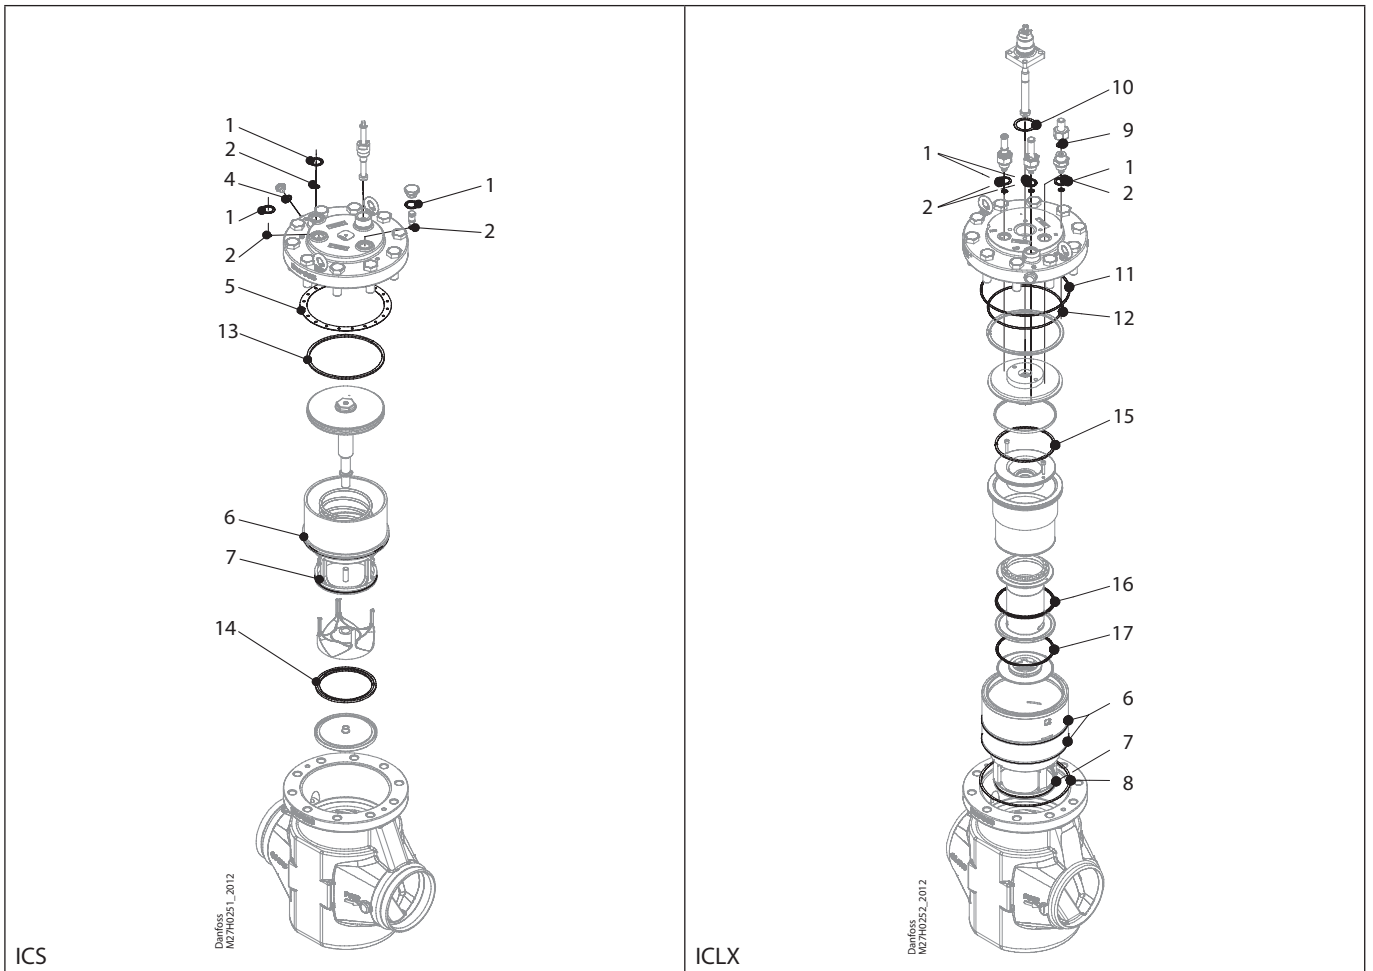

Installation guide – Spare parts and accessories

Repair kit | Code number 027H7204
ICS, size 125 / ICLX, size 125

<p>1 = Fibre</p> <p>Total no. = 3</p>	<p>2 = Al.</p> <p>Total no. = 3</p>	<p>4 = Alu.</p> <p>Total no. = 1</p>	<p>5 = Fibre</p> <p>Total no. = 1</p>	<p>6 = Al.</p> <p>Total no. = 2</p>	<p>7 = Al.</p> <p>Total no. = 1</p>
<p>8 = Fibre</p> <p>Total no. = 1</p>	<p>9 = Alu.</p> <p>Total no. = 1</p>	<p>10 = Fibre</p> <p>Total no. = 1</p>	<p>11 = Al.</p> <p>Total no. = 1</p>	<p>12 = Al.</p> <p>Total no. = 1</p>	<p>13 = Steel</p> <p>Total no. = 1</p>
<p>14 = PTFE</p> <p>Total no. = 1</p>	<p>15 = Steel</p> <p>Total no. = 1</p>	<p>16 = PTFE</p> <p>Total no. = 1</p>	<p>17 = PTFE</p> <p>Total no. = 1</p>		