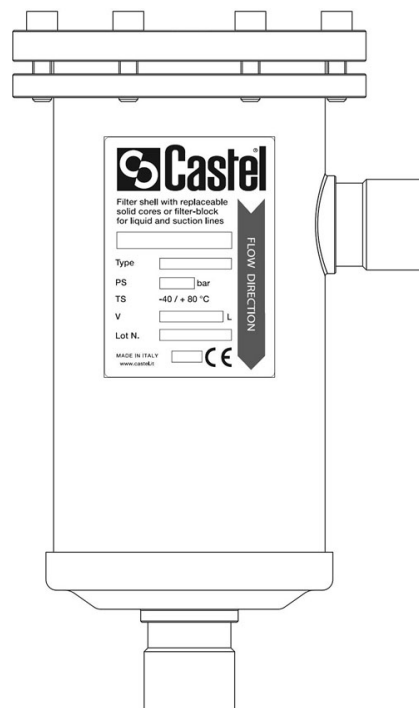

Product Code

4411E/7BF

Solid Core Drier Shell CO2
7/8" - 22 mm ODS

Product use

Dryers for the liquid line that allow the replacement of the dryer elements, so-called cartridges. Accessories for use with refrigerant R744.

Product details

Connections ODS Ø [in.]	7/8"
Connections ODS Ø [mm]	22
W Ø [mm]	26,9
Cores type	4490/B4490/AB4490/BB4490/E
N° of cores	1
Nominal volume [cm ³]	800
PS [bar]	62
MWP [psi] (1)	ND
TS [°C] min.	-40
TS [°C] max.	+80
Package pcs	1