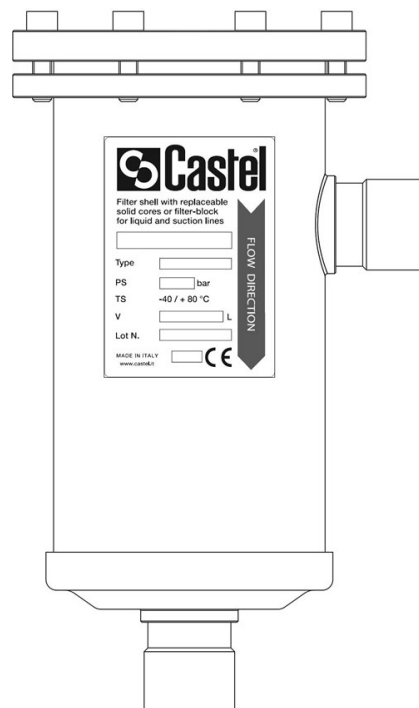

Product Code

**4412E/11BF**

Solid Core Drier Shell CO2  
1.3/8" - 35 mm ODS

### Product use

Dryers for the liquid line that allow the replacement of the dryer elements, so-called cartridges. Accessories for use with refrigerant R744.

### Product details

Connections ODS Ø [in.] 1.3/8"

Connections ODS Ø [mm] 35

W Ø [mm] 42,4

Cores type 4490/B4490/AB4490/BB4490/E

N° of cores 2

Nominal volume [cm<sup>3</sup>] 1600

PS [bar] 62