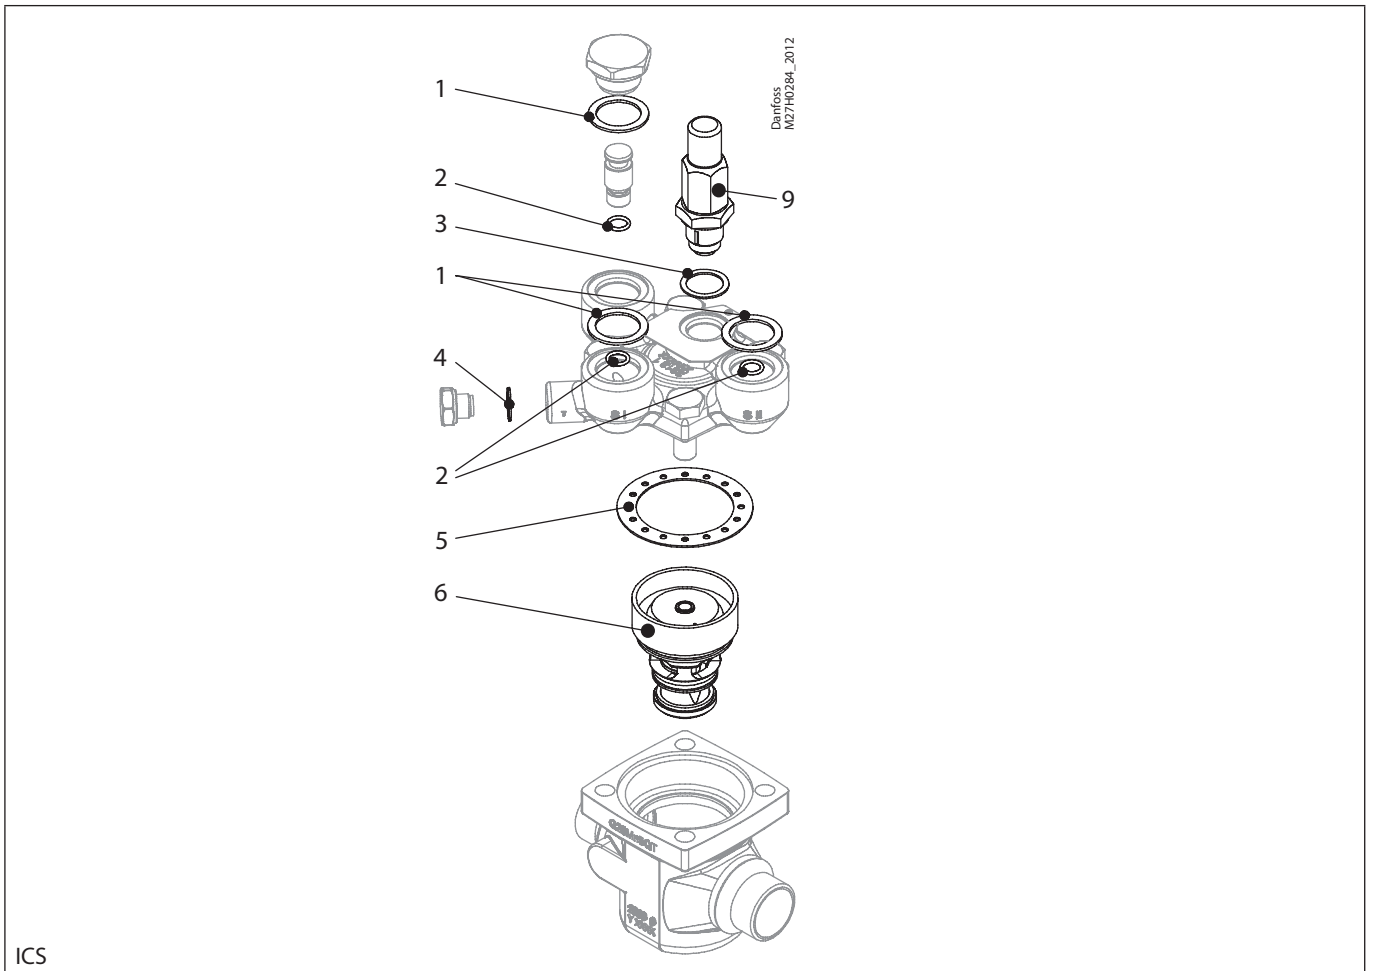

Installation guide – Spare parts and accessories

Overhaul kit | Code number 027H5016  
ICS, size 50

ICS

<p><b>1</b></p> <p> = Fibre</p> <p>Total no. = 3</p>	<p><b>2</b></p> <p> = Fibre</p> <p>Total no. = 3</p>	<p><b>3</b></p> <p> = Alu.</p> <p>Total no. = 1</p>	<p><b>4</b></p> <p> = Alu.</p> <p>Total no. = 1</p>	<p><b>5</b></p> <p> = Fibre</p> <p>Total no. = 1</p>
<p><b>6</b></p> <p>Total no. = 1</p>	<p><b>9</b></p> <p>Total no. = 1</p>			