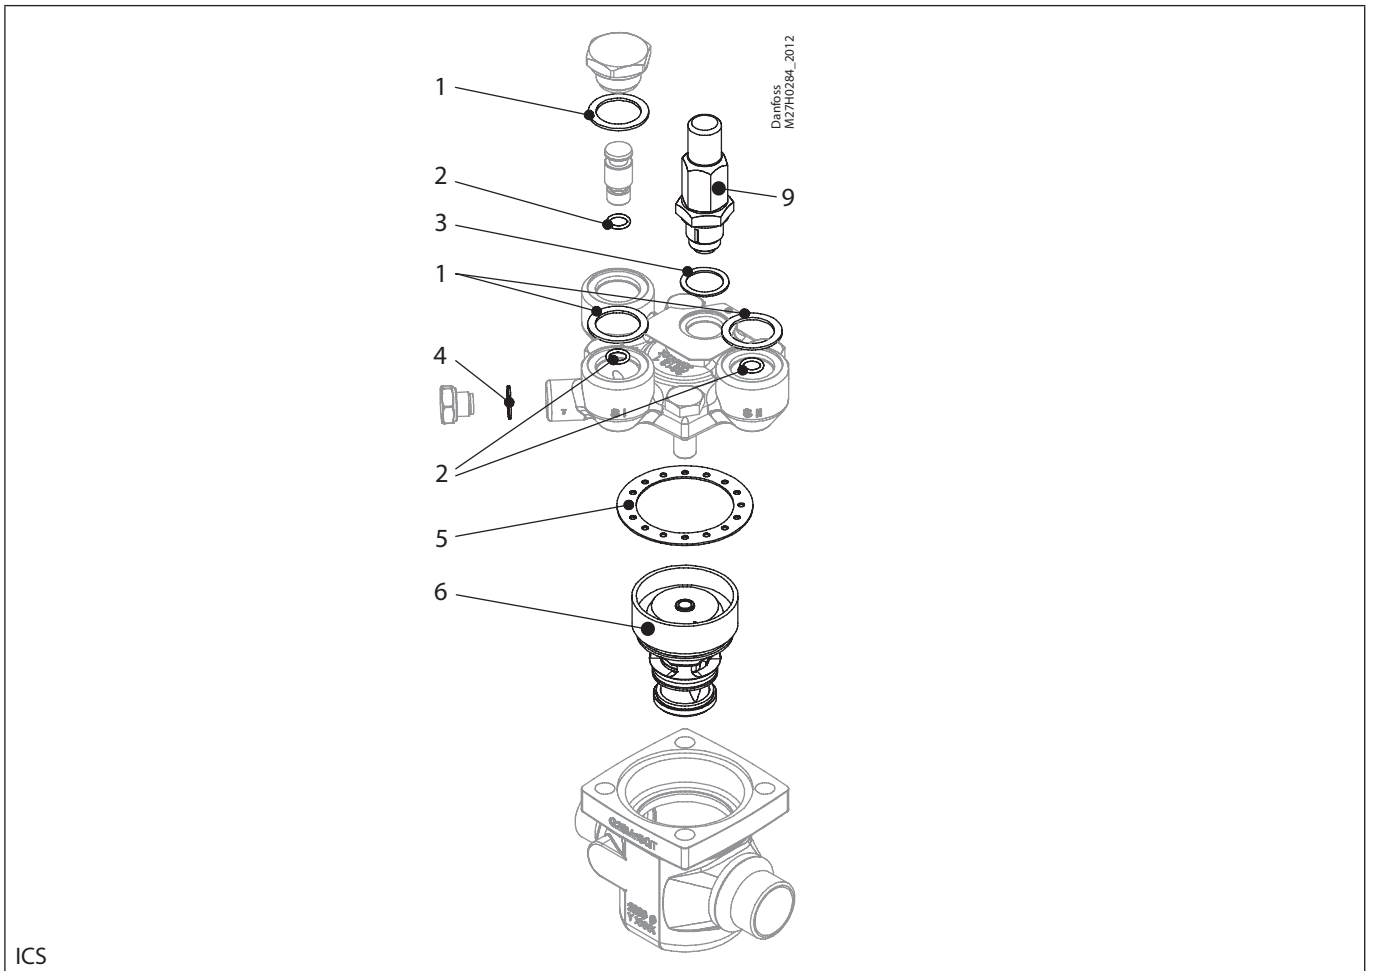

Installation guide – Spare parts and accessories

Overhaul kit | Code number 027H3044
ICS, size 25-25

ICS

<p>1</p> <p> = Fibre</p> <p>Ø32.5 mm Ø1.28"</p> <p>Total no. = 3</p>	<p>2</p> <p> = Fibre</p> <p>Ø9 mm Ø0.36"</p> <p>Total no. = 3</p>	<p>3</p> <p> = Alu.</p> <p>Ø26 mm Ø1.02"</p> <p>Total no. = 1</p>	<p>4</p> <p> = Alu.</p> <p>Ø18 mm Ø0.7"</p> <p>Total no. = 1</p>	<p>5</p> <p> = Fibre</p> <p>Ø73 mm Ø2.87"</p> <p>Total no. = 1</p>
<p>6</p> <p>Ø57 mm Ø2.24"</p> <p>13 mm 0.51"</p> <p>Total no. = 1</p>		<p>9</p> <p>Total no. = 1</p>		