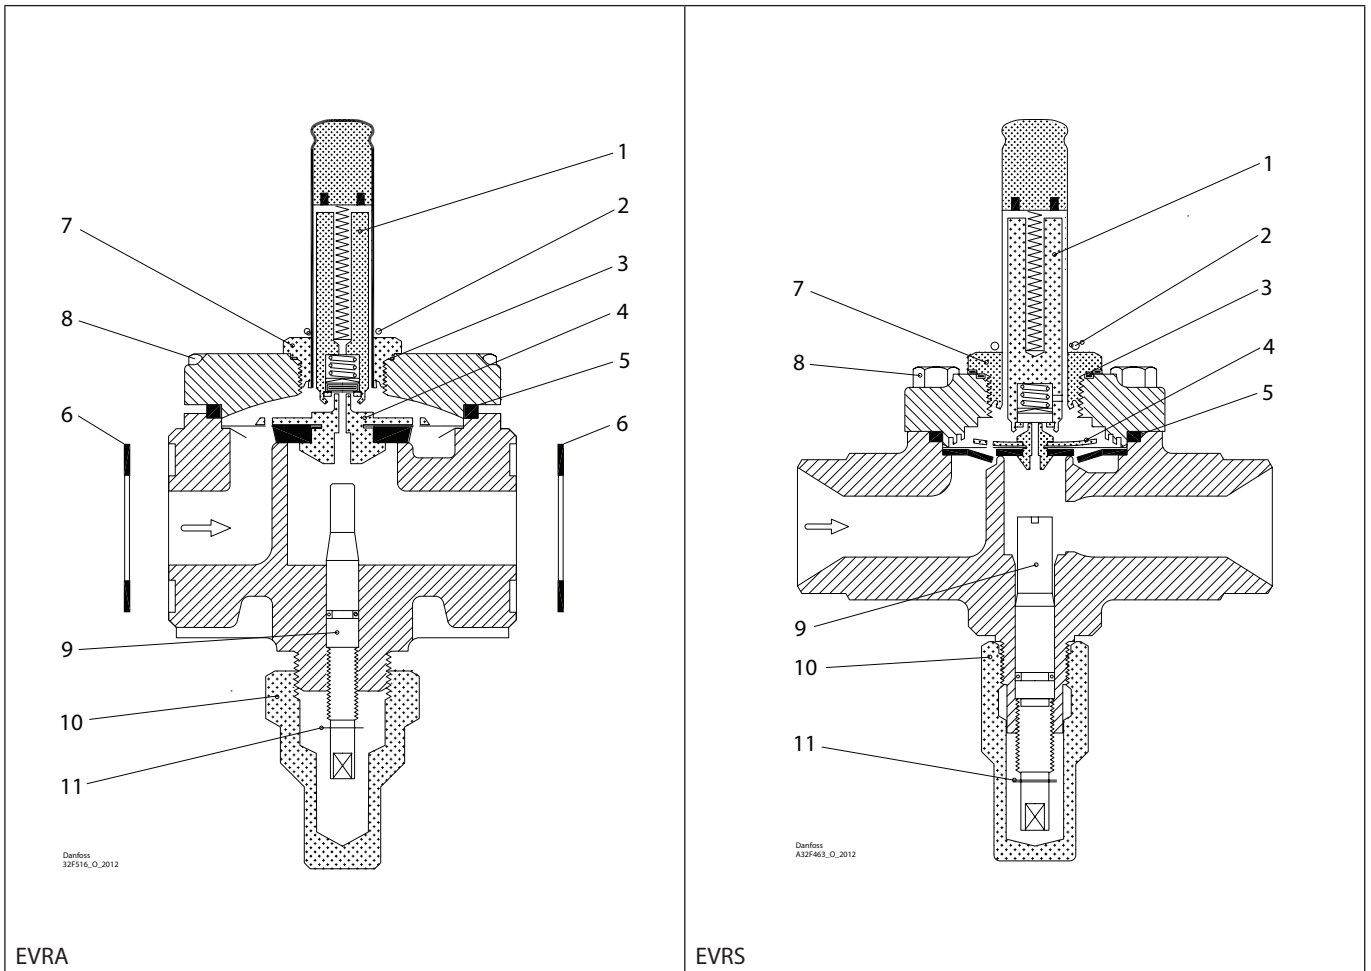

Installation guide – Spare parts and accessories

Overhaul kit | Code number 032F2338
EVRA and EVRS, size 15

<p>1 For AC / DC</p> <p>Total no. = 1</p>	<p>2</p> <p>Total no. = 1</p>	<p>3 = Alu.</p> <p>Total no. = 1</p>	<p>4</p> <p>Total no. = 1</p>	<p>5 = Rubber</p> <p>Total no. = 1</p>	<p>6 = Fibre</p> <p>Total no. = 2</p>
<p>7</p> <p>Total no. = 1</p>	<p>8</p> <p>Total no. = 4</p>	<p>9</p> <p>Total no. = 1</p>	<p>10</p> <p>Total no. = 1</p>	<p>11</p> <p>Total no. = 1</p>	