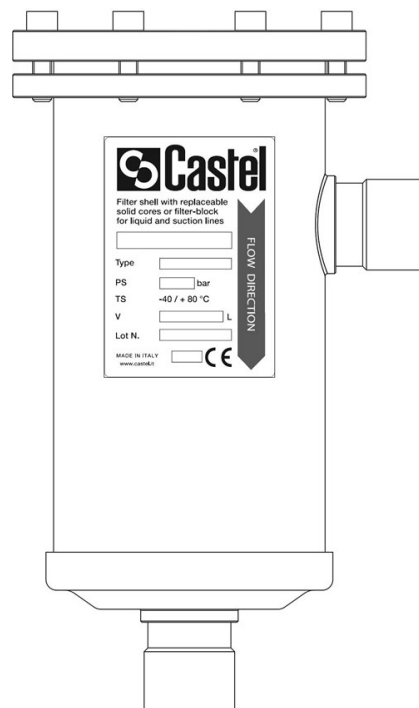

Product Code

**4412E/7BF**

Solid Core Drier Shell CO2  
PS=62bar 7/8"-22mm ODS

### Product use

Dryers for the liquid line that allow the replacement of the dryer elements, so-called cartridges. Accessories for use with refrigerant R744.

### Product details

Connections ODS Ø [in.]	7/8"
Connections ODS Ø [mm]	22
W Ø [mm]	26,9
Cores type	4490/B4490/AB4490/BB4490/E
N° of cores	2
Nominal volume [cm <sup>3</sup> ]	1600
PS [bar]	62
MWP [psi] (1)	ND
TS [°C] min.	-40
TS [°C] max.	+80
Package pcs	1