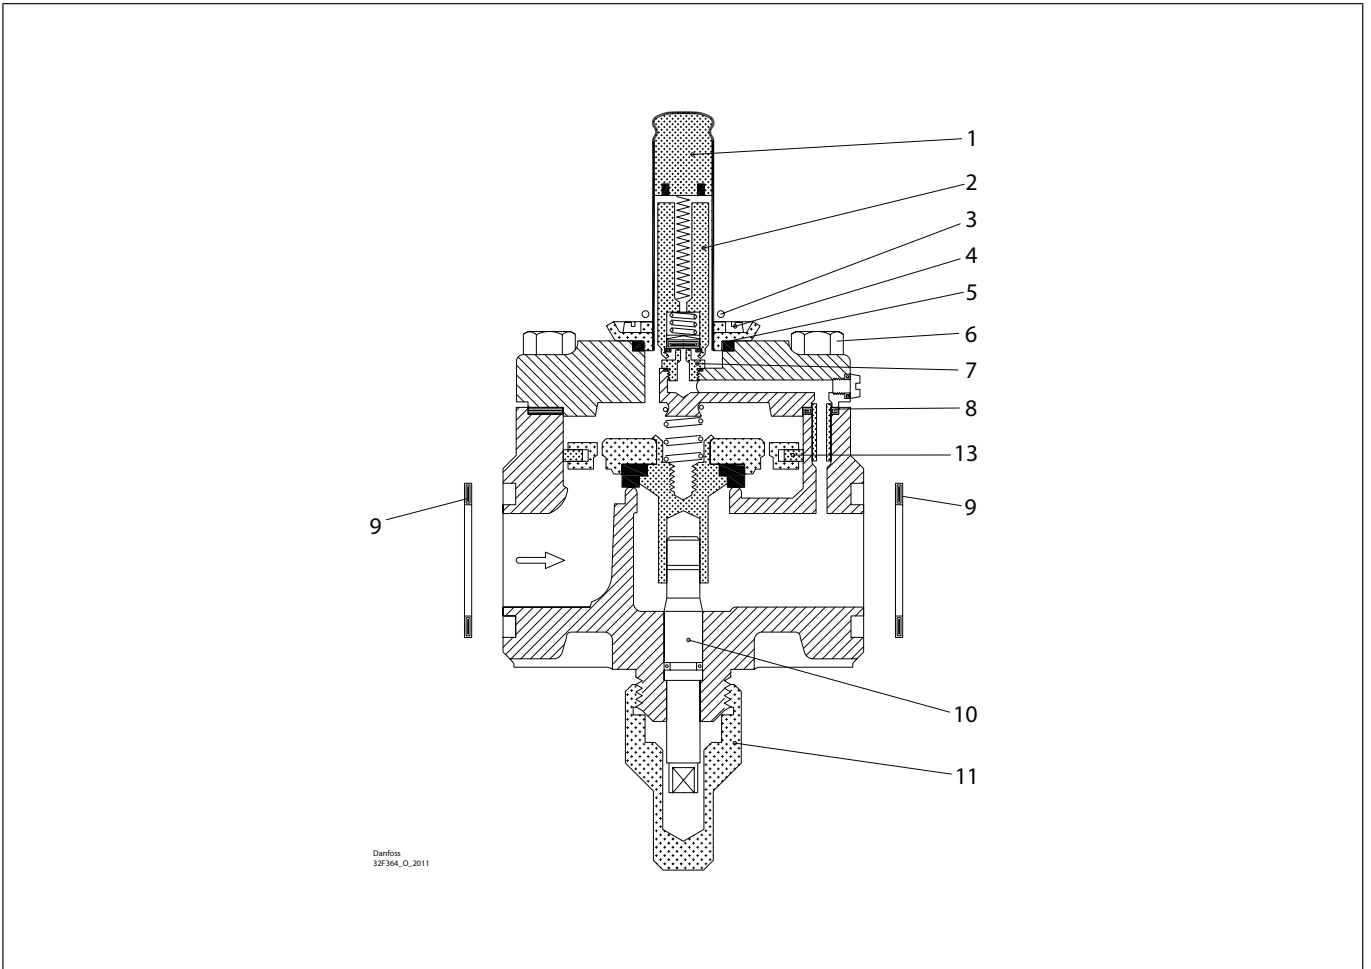

Installation guide – Spare parts and accessories

Overhaul kit | Code number 032F2218  
EVRA, size 25 (previous design)

<p><b>1</b></p> <p>Total no. = 1</p>	<p><b>2</b> For AC/DC</p> <p>Total no. = 1</p>	<p><b>3</b></p> <p>Total no. = 1</p>	<p><b>4</b></p> <p>Total no. = 4</p>	<p><b>5</b> = Rubber</p> <p>Total no. = 1</p>	<p><b>6</b></p> <p>Total no. = 4</p>
<p><b>7</b></p> <p>Total no. = 1</p>	<p><b>8</b> = Fibre</p> <p>Total no. = 1</p>	<p><b>9</b> = Fibre</p> <p>Total no. = 2</p>	<p><b>10</b></p> <p>Total no. = 1</p>	<p><b>11</b></p> <p>Total no. = 1</p>	<p><b>13</b></p> <p>Total no. = 1</p>